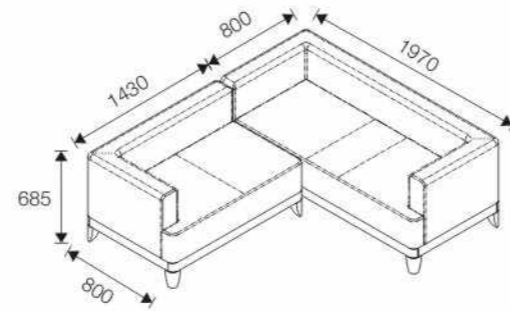

Colour - Synthetic Leather   Colour - Fabrics

Black	White	Blue	Brown

GOLD SOFA

Colours

Camel Brown	Black	Maroon

Colours

Yellow	Grape Wine	Black

Colour

Denim Blue

Urban sofa

Dimensions	Width	Depth	Height	Seat Height
1 Seater	920	600	860	400
2 Seater	1480	600	860	400
3 Seater	2040	600	860	400

Colours

Yellow	Black	Red Chilly	Purple	Green	Orange	Ash
Grape Wine	Desert Brown	Black Checks				

Dimensions	Width	Depth	Height	Colour
1 Seater	950	850	820	 Copper Dust
3 Seater	1800	850	820	

Dimensions	Width	Depth	Height	Colours
1 Seater	830	850	715	 Maroon Burgundy
3 Seater	1875	850	715	

Dimensions	Width	Depth	Height	Colour
1 Seater	1030	1000	913	 Brown
3 Seater	2130	1000	913	

Dimensions	Width	Depth	Height	Seat Height	Colour
1 Seater	1040	940	900	450	 Black
3 Seater	1950	940	900	450	

Dimensions	Width	Depth	Height	Seat Height
1 Seater	1000	880	780	450
2 Seater	1375	880	780	450
3 Seater	2000	880	780	450

Exclusive Colours

Coffee Brown Fabric	Yellow Fabric	Red Chilly Fabric	Burgundy Synthetic Leather	Maroon Synthetic Leather	Mushroom Synthetic Leather

Standard Colours

Orange	Coffee Brown	Black