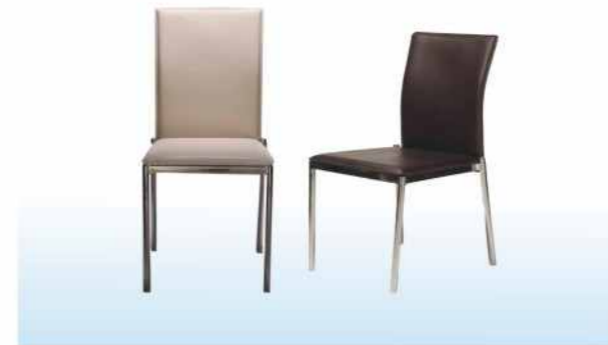

## CHAIRS

**Corsica Chair**

Dimensions	Width	Depth	Height	Colour
	440	470	980	Walnut

**Eleganza Chair**

Dimensions	Width	Depth	Height	Colour
	500	500	810	Cream

**Fizz Chair**

Dimensions	Width	Depth	Height	Colours
	460	410	900	Ivory, Coffee Brown